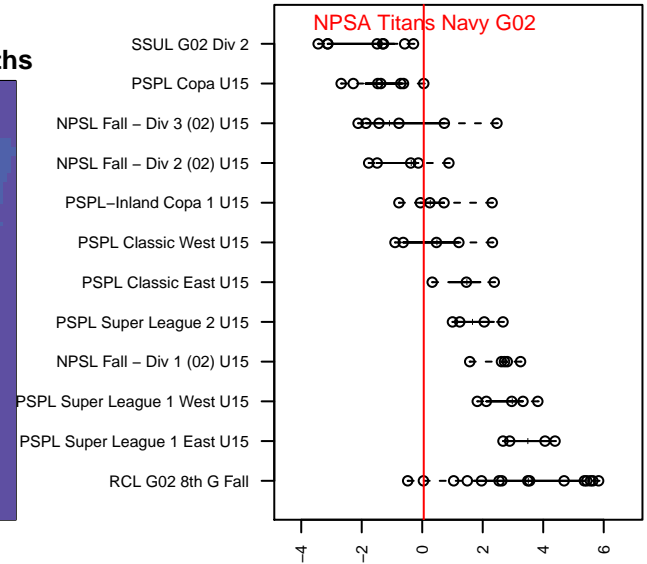

# NPSA Titans Navy G02

Nowland Premier SA  
 Bellevue, WA  
 G02 total strength=1202  
 attack=4.48 defense=3.62  
 fall league = PSPL Copa U15  
 spr league = Win PSPL Classic 2 (02) U15

alt names used:  
 NPSA G02 BELLEVUE  
 NPSA Titans GU15 Bellevue  
 NPSA G02 Navy Bellevue  
 NPSA Bellevue  
 NPSA G02 Navy Bellevue  
 NPSA G02 BELLEVUE

Venues played:  
 2016 RVS Classic GU15  
 2016 Central WA Super Cup U15 Gold  
 2016 Sky River GU15  
 2016 PSPL Copa U15  
 2016 Win PSPL Classic 2 (02) U15  
 2016 WA Cup Bronze Division

**NPSA Titans Navy G02**  
 Dots are actual minus expected GF (blue circles) and GA (red triangles).  
 Blue line is smoothed change in attack strength. Red is smoothed change in defense strength.

**attack and defense variance (black dot)  
relative to other teams  
and top 10 in region**

**attack and defense rating  
relative to others at age  
and all opponents in last 13 months**

**Performance relative to 13 month average**